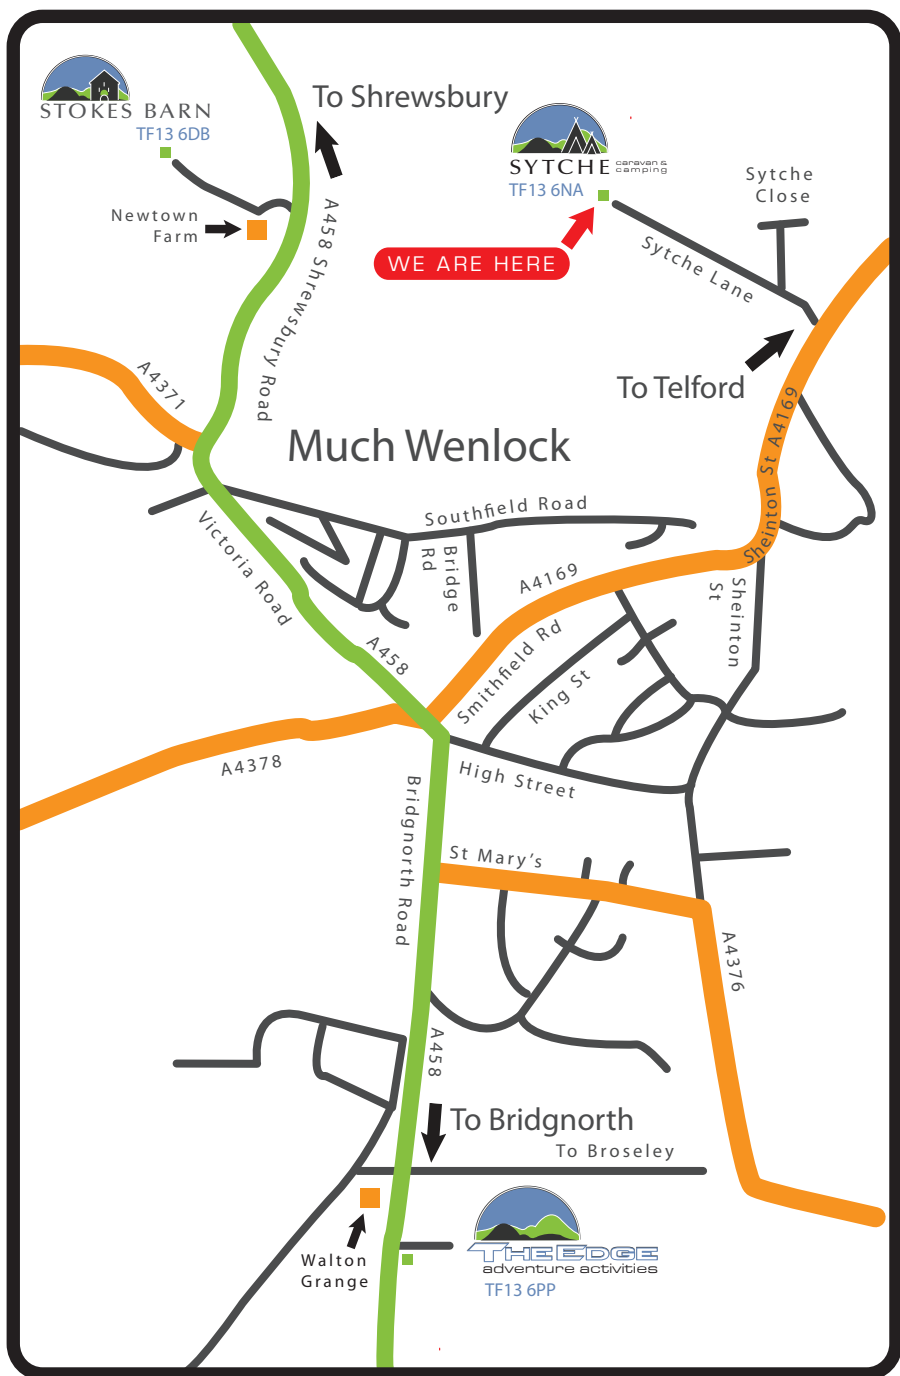

# Welcome to Sytche Caravan and Camping

Please check you are at the correct location on the map below

**For any further information please call:**

The Edge Adventure Activities - 07967 565266

Stokes Barn - 07973 329889