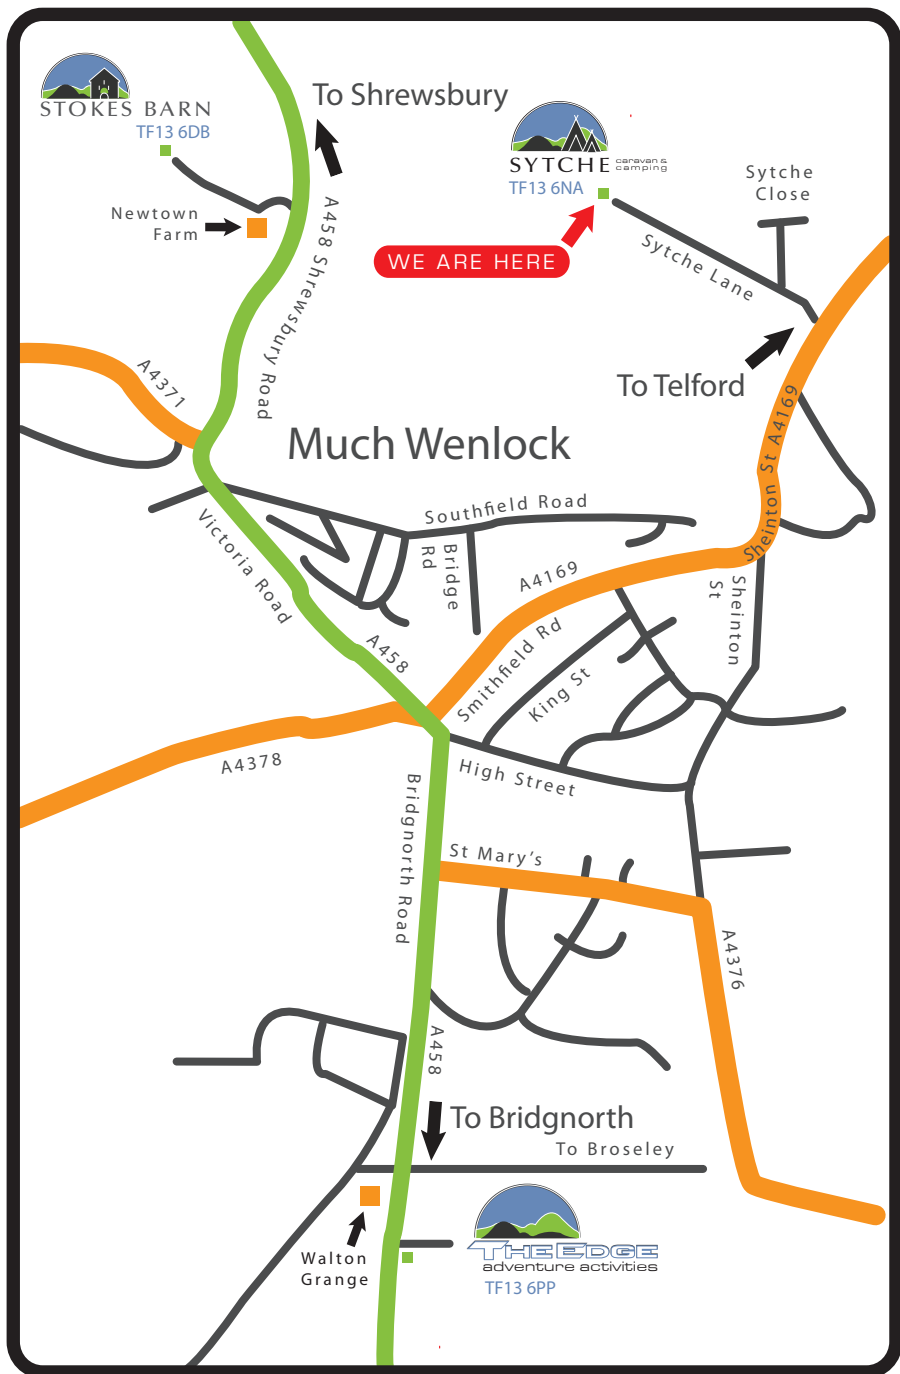

Welcome to Sytche Caravan and Camping

Please check you are at the correct location on the map below

For any further information please call:

The Edge Adventure Activities - 07967 565266

Stokes Barn - 07973 329889